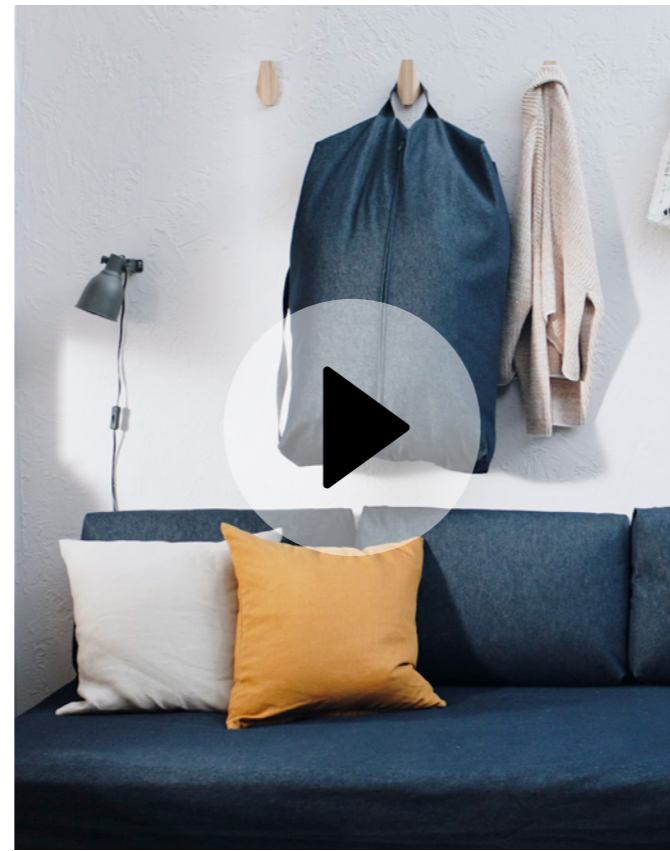

RÅVAROR stopmotion 4:5
PJ20_RCRL_RÅVAR_02_Stop-
motion_01.mp4