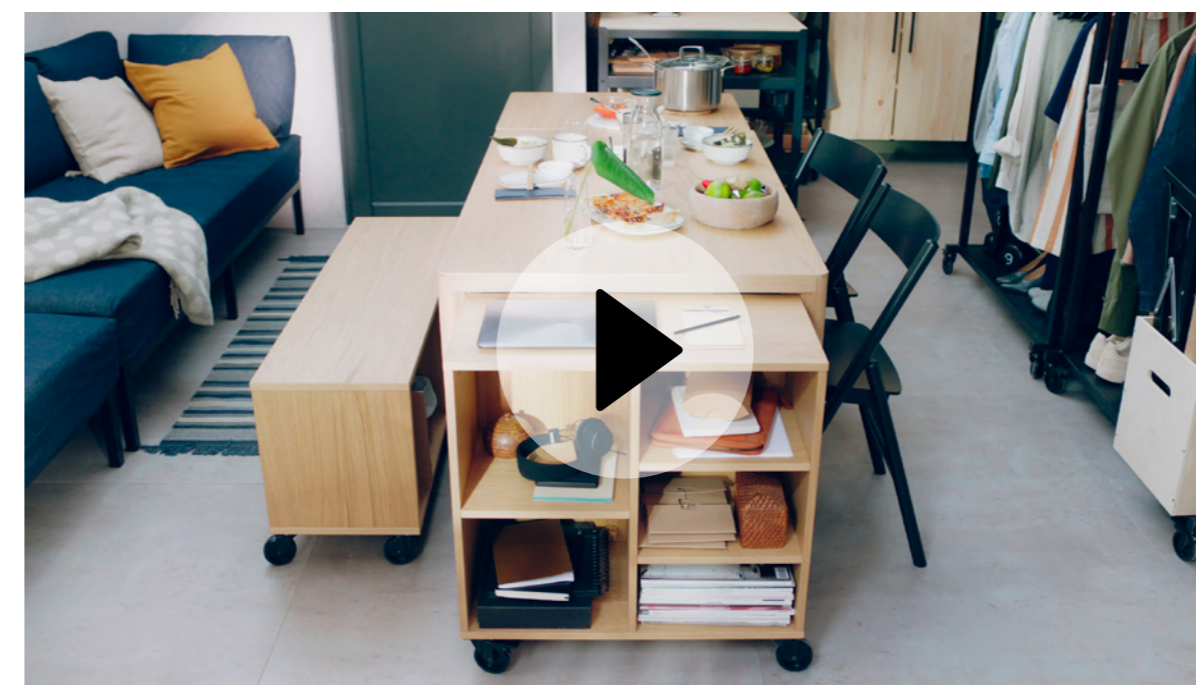

RÅVAROR stopmotion 16:9
PJ20_RCRL_RÅVAR_02_Stopmotion_05_16-9.mp4